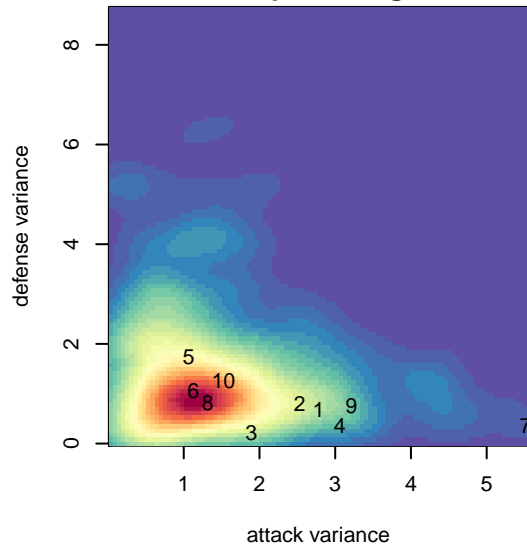

Westside Timbers Mundial TS G04

Westside Timbers
 Beaverton, OR
 G04 total strength=657
 attack=0.82 defense=0.45
 fall league = PTT G04 Div 2 Red South

alt names used:
 Westside Timbers 04G Mundial TS
 Westside Timbers 04G Mundial TS
 WT 04G Mundial TS
 WT 04G Mundial TS
 WT 04G Mundial TS

Venues played:
 2017 Beaverton Cup U14 Bronze
 2017 Mt Hood Challenge U14 Bronze
 2017 Chinook Cup U14
 2017 PTT G04 Division 2 Red South
 2017 OYS Founders Cup G04

Westside Timbers Mundial TS G04
 Dots are actual minus expected GF (blue circles) and GA (red triangles).
 Blue line is smoothed change in attack strength. Red is smoothed change in defense strength.

**attack and defense variance (black dot)
relative to other teams
and top 10 in region**

**attack and defense rating
relative to others at age
and all opponents in last 13 months**

Performance relative to 13 month average