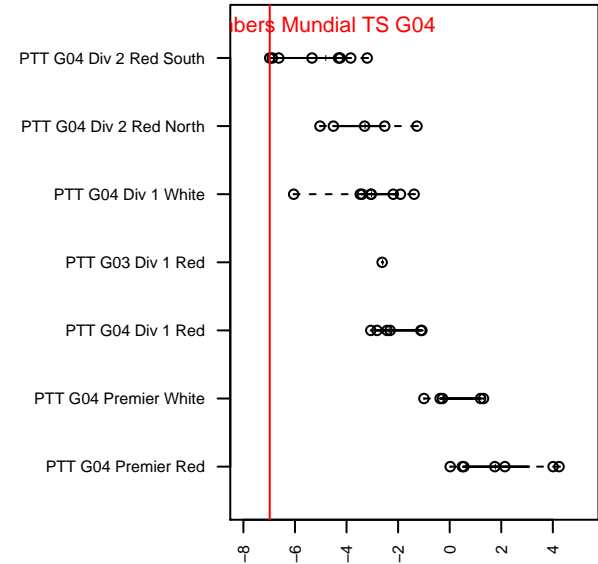

Westside Timbers Mundial TS G04

Westside Timbers
 Beaverton, OR
 G04 total strength=657
 attack=0.82 defense=0.45
 fall league = PTT G04 Div 2 Red South

alt names used:
 Westside Timbers 04G Mundial TS
 Westside Timbers 04G Mundial TS
 WT 04G Mundial TS
 WT 04G Mundial TS
 WT 04G Mundial TS

Venues played:
 2017 Beaverton Cup U14 Bronze
 2017 Mt Hood Challenge U14 Bronze
 2017 Chinook Cup U14
 2017 PTT G04 Division 2 Red South
 2017 OYS Founders Cup G04

Westside Timbers Mundial TS G04
 Dots are actual minus expected GF (blue circles) and GA (red triangles).
 Blue line is smoothed change in attack strength. Red is smoothed change in defense strength.

**attack and defense variance (black dot)
relative to other teams
and top 10 in region**

**attack and defense rating
relative to others at age
and all opponents in last 13 months**

Performance relative to 13 month average